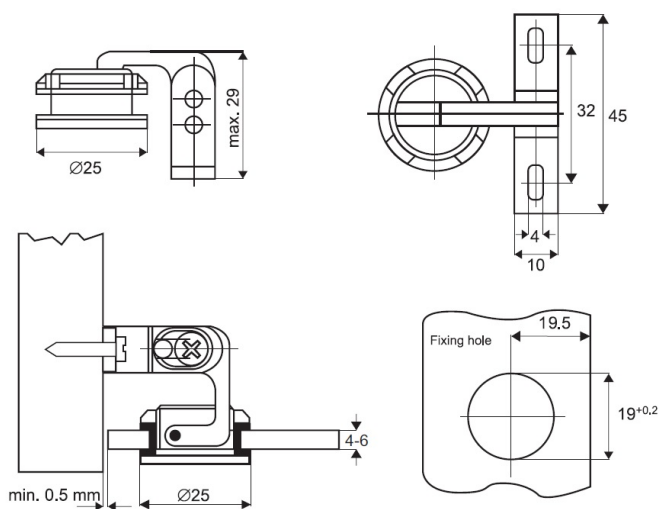

## Description:

Glass Door Hinge "Nice", CPL, W/Catch, Drill 19mm

## Item number:

15.06.450-0

Units	Box	Carton	HS Code	Barcode
Pcs.	40	320	8302100090	
				5704866055345